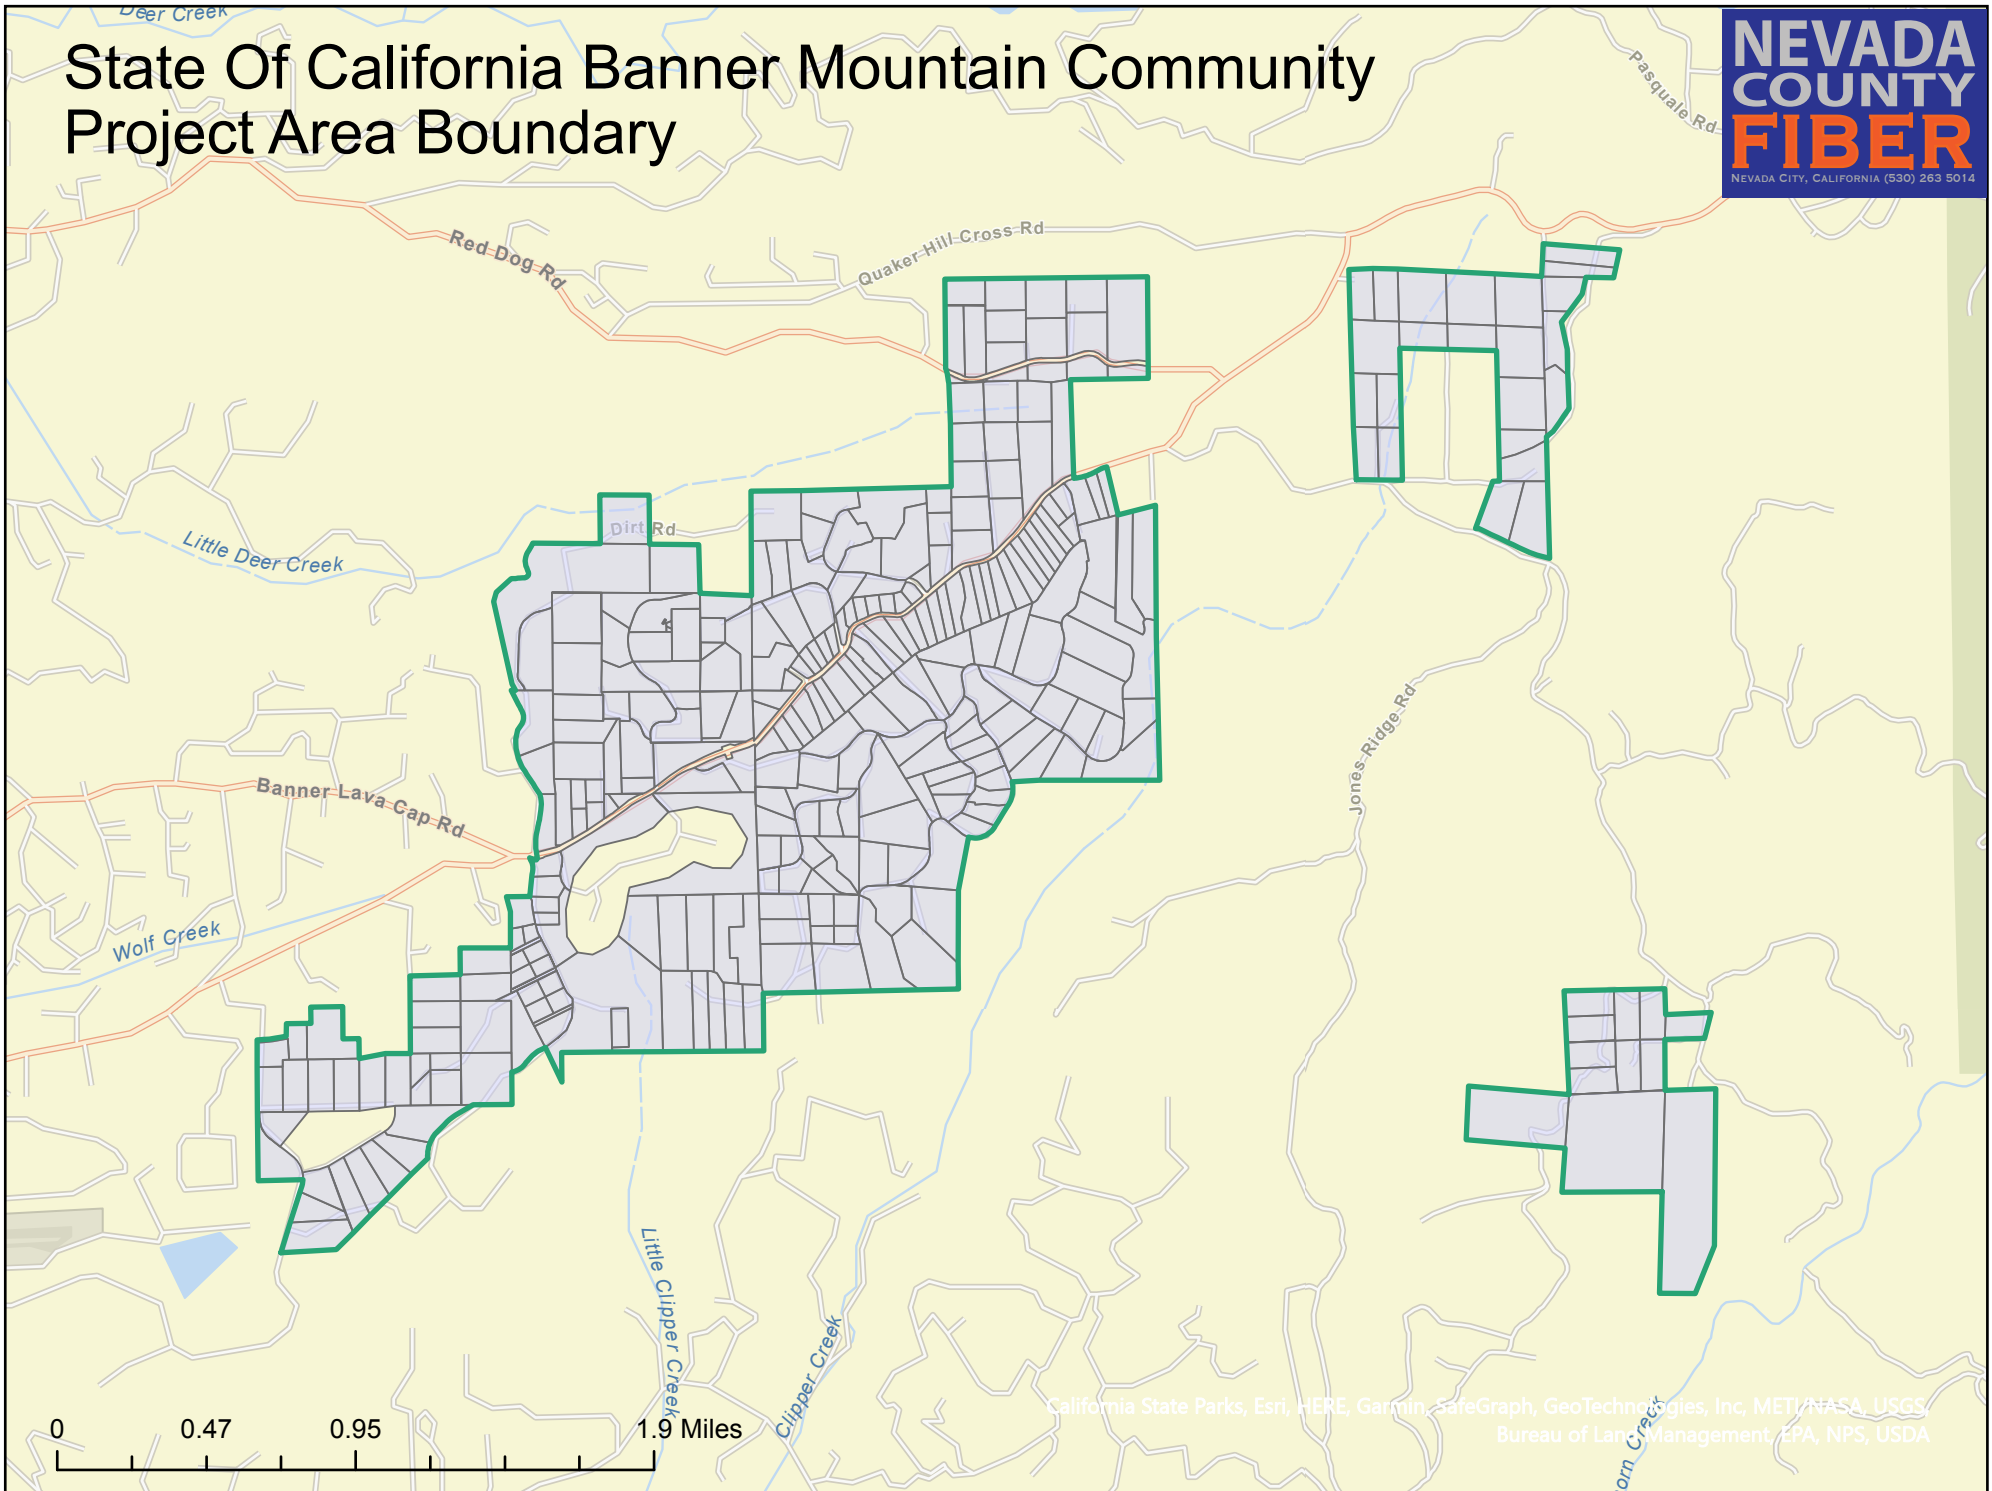

# State Of California Banner Mountain Community Project Area Boundary

0 0.47 0.95 1.9 Miles

California State Parks, Esri, HERE, Garmin, SafeGraph, GeoTechnologies, Inc, METI, NASA, USGS, Bureau of Land Management, EPA, NPS, USDA